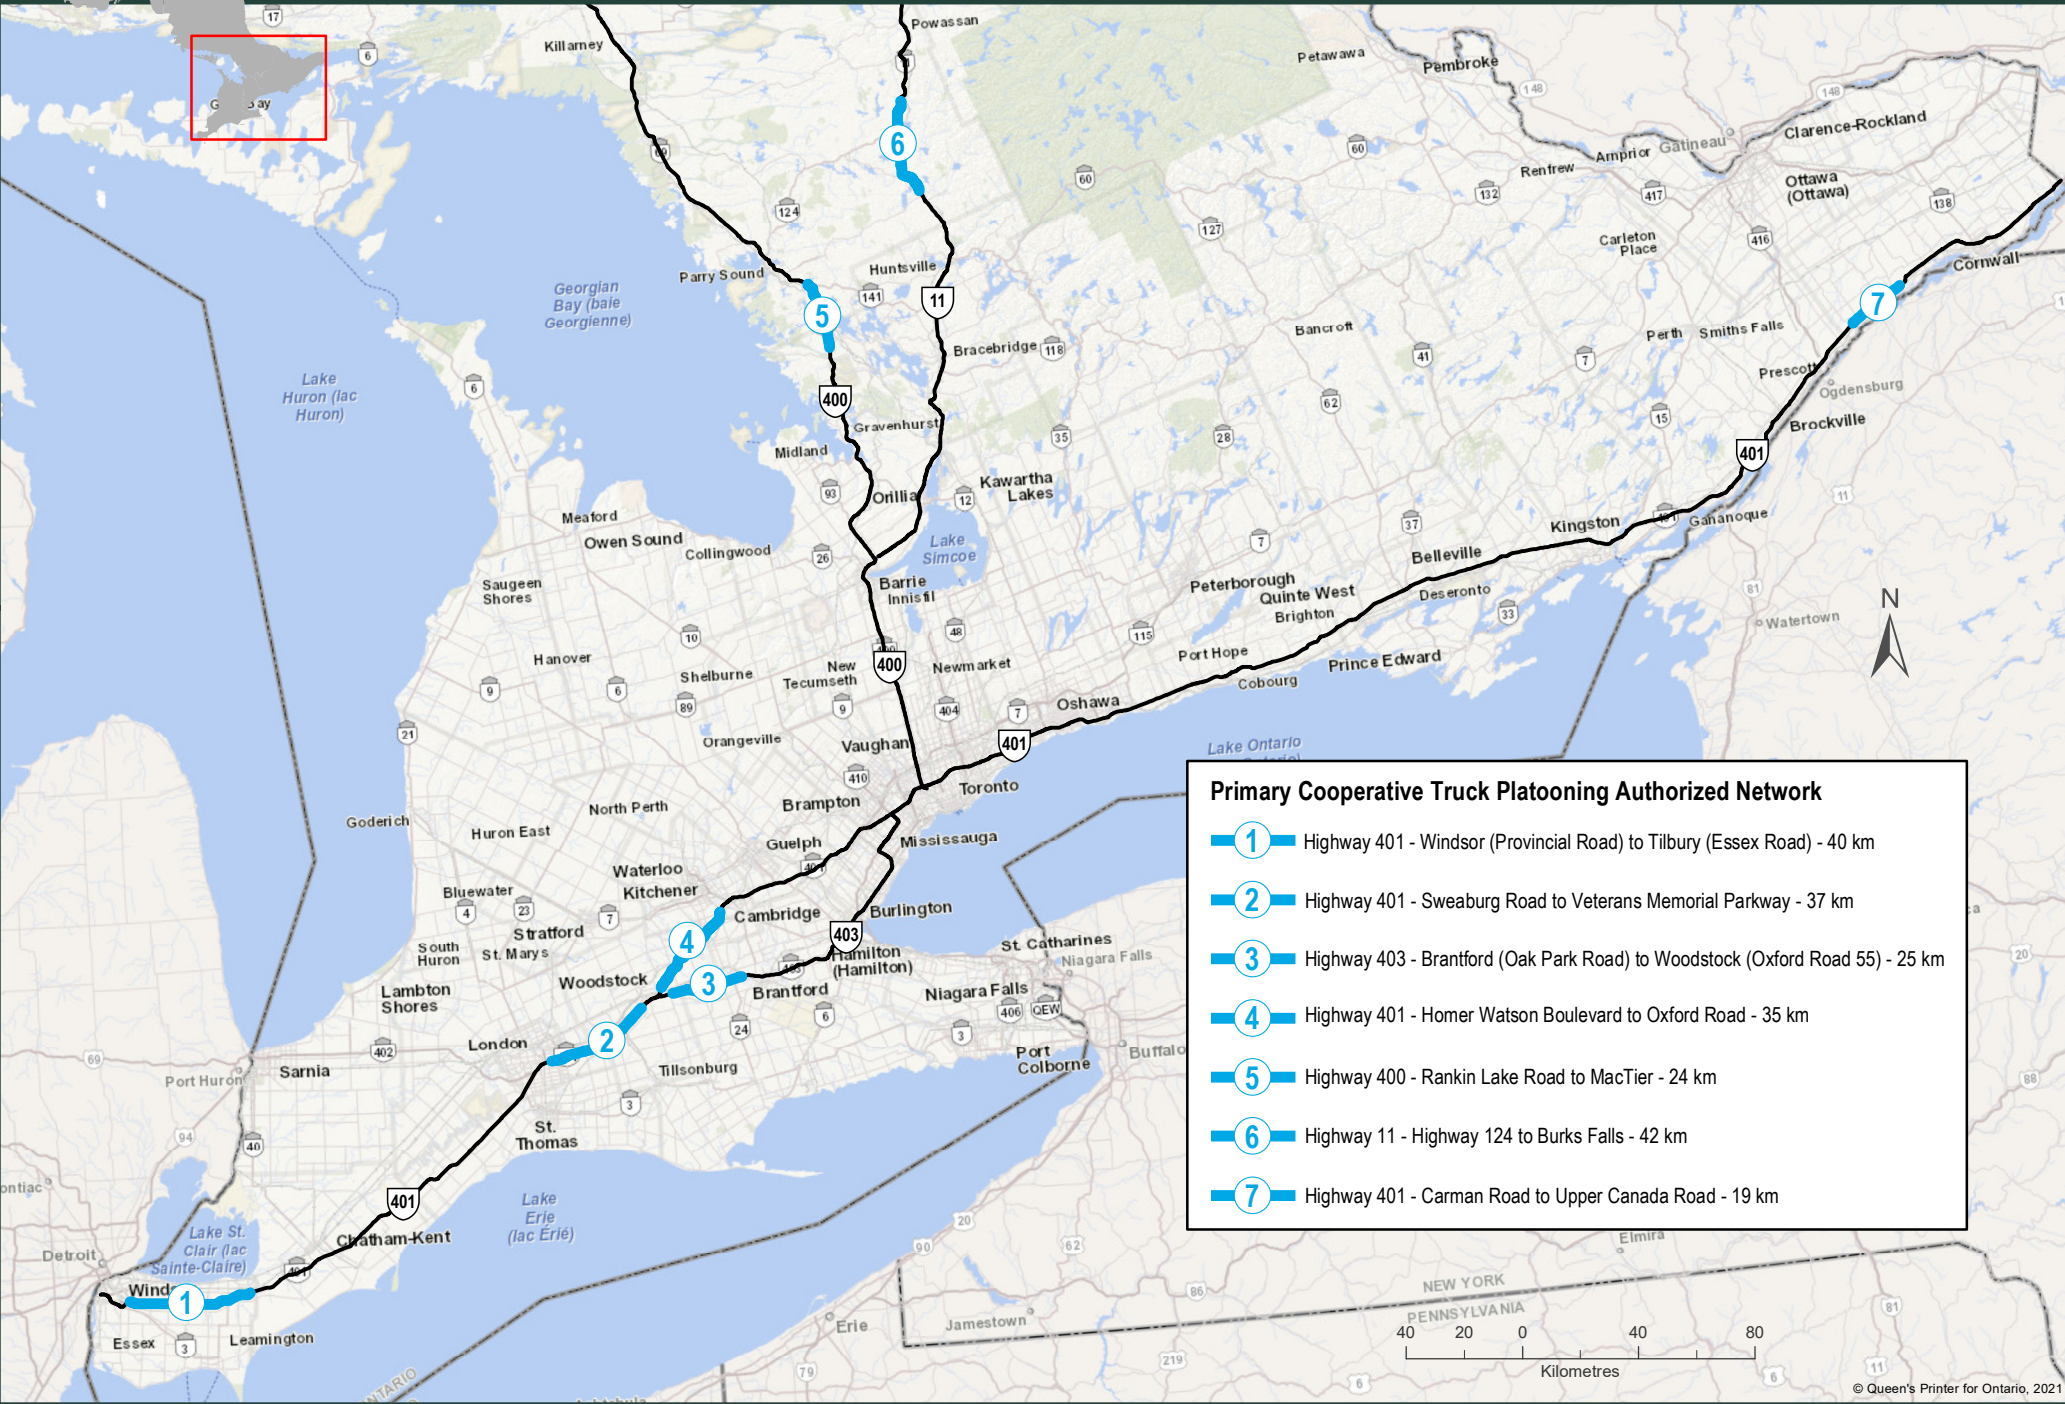

MINISTRY OF TRANSPORTATION

Primary Cooperative Truck Platooning Authorized Network

- Primary Cooperative Truck Platooning Authorized Network**
- 1 Highway 401 - Windsor (Provincial Road) to Tilbury (Essex Road) - 40 km
 - 2 Highway 401 - Sweaburg Road to Veterans Memorial Parkway - 37 km
 - 3 Highway 403 - Brantford (Oak Park Road) to Woodstock (Oxford Road 55) - 25 km
 - 4 Highway 401 - Homer Watson Boulevard to Oxford Road - 35 km
 - 5 Highway 400 - Rankin Lake Road to MacTier - 24 km
 - 6 Highway 11 - Highway 124 to Burks Falls - 42 km
 - 7 Highway 401 - Carman Road to Upper Canada Road - 19 km

40 20 0 40 80
Kilometres